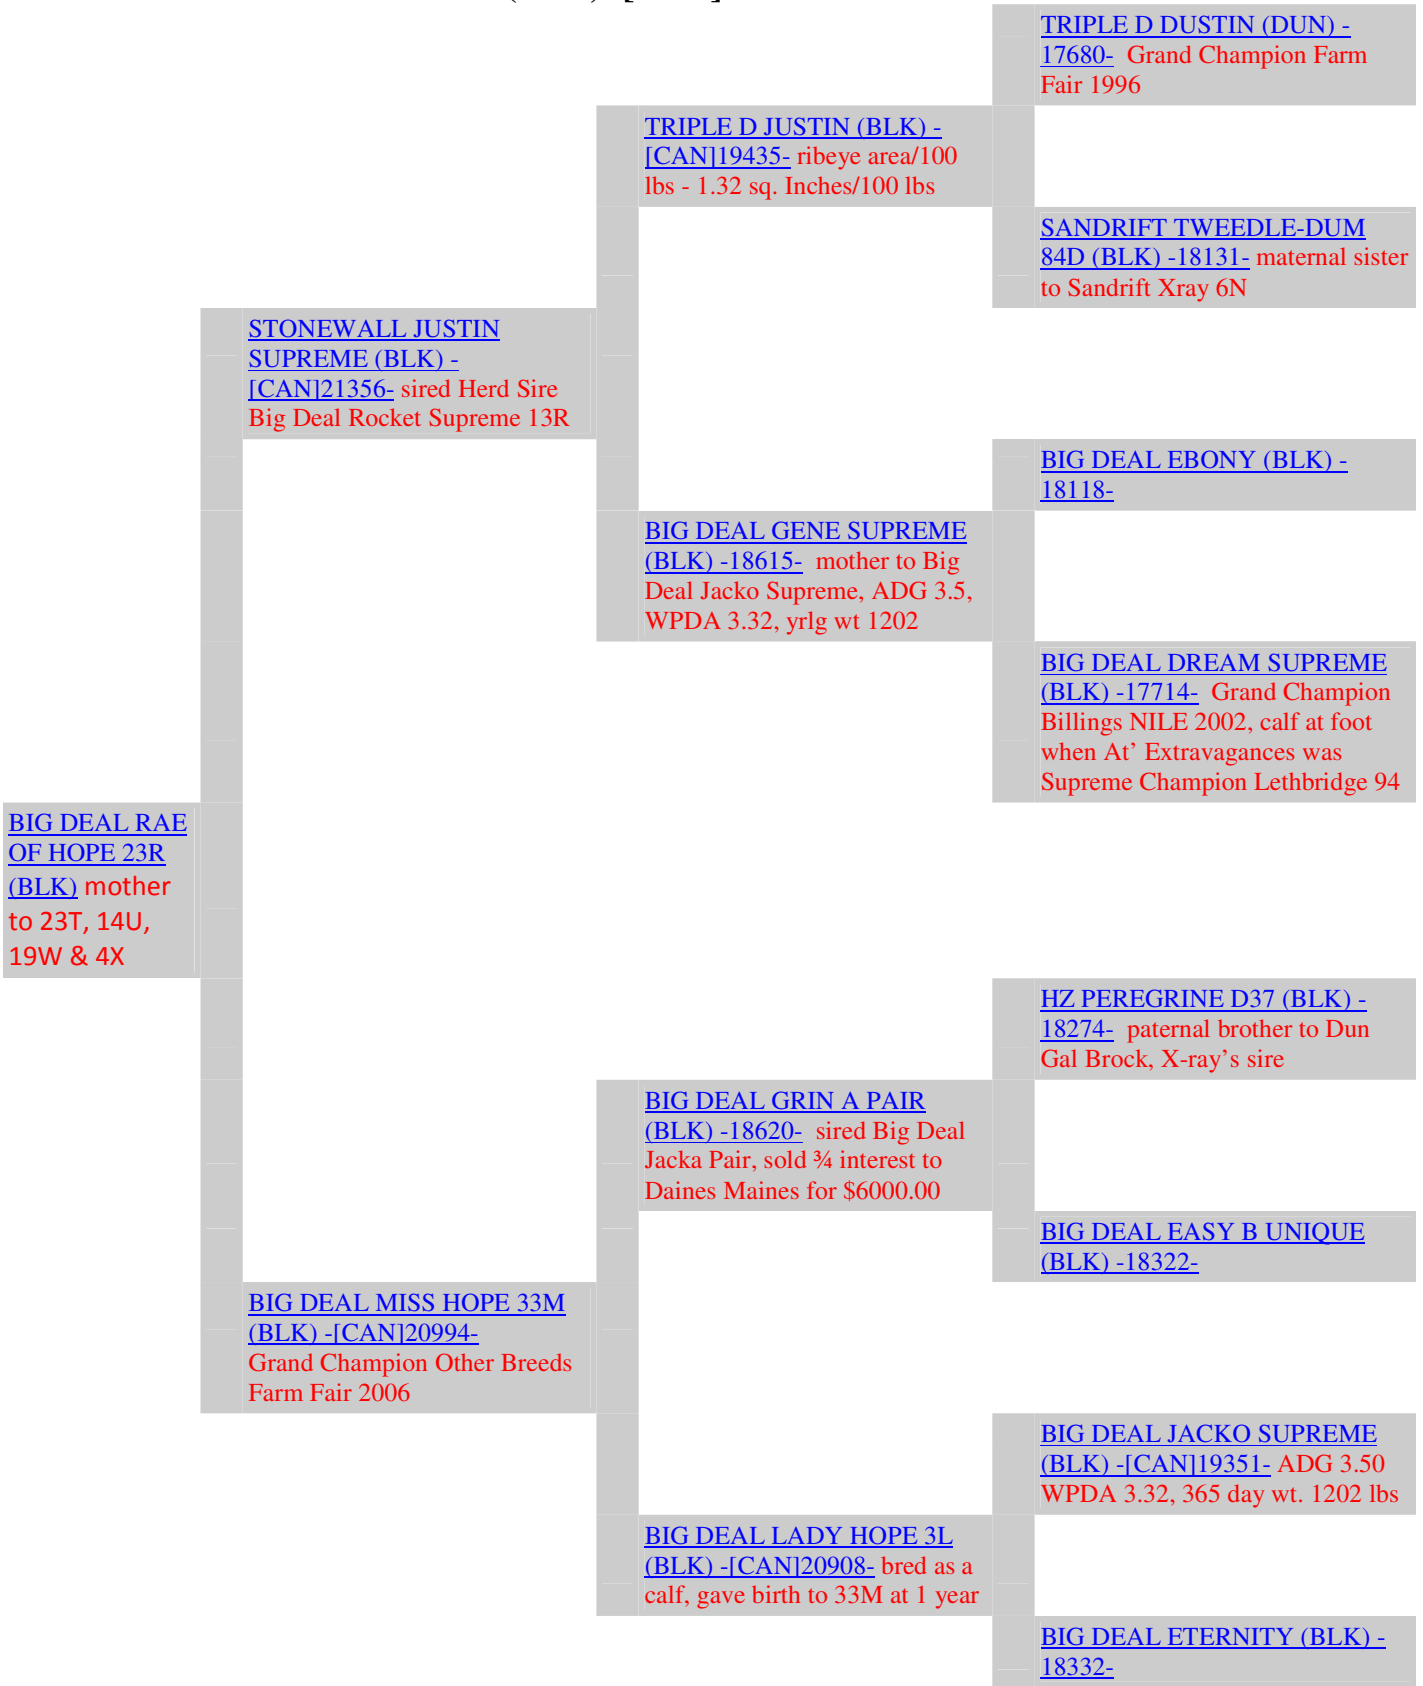

BIG DEAL TOUCHDOWN 23T (BLK) – *Herd Sire 2009*

BIG DEAL TOUCHDOWN 23T (BLK)

SIRE: DUN GAL RUSSEL 10R (BLK) -[CAN]21642-
BIG DEAL TOUCHCOWN 23T (BLK)

DAM; BIG DEAL RAE OF HOPE 23R (BLK) -[CAN]22176-

BIG DEAL TOUCHDOWN 23T (BLK):

Dam - BIG DEAL RAE OF HOPE 23R (BLK):

Birth Weight: 76

Maternal sister to Big Deal Salvation 17S, herd sire 2008, average birth weight of his calves 2009: 76 lbs

BIG DEAL RAE OF HOPE 23R (BLK) -[CAN]22176-

BIG DEAL RAE OF HOPE 23R (BLK) -[CAN]22176- Touch Down 23T's Dam

BIG DEAL RAE OF HOPE 23R (BLK) -[CAN]22176-

DUN GAL RUSSEL 10R (BLK) -[CAN]21642-